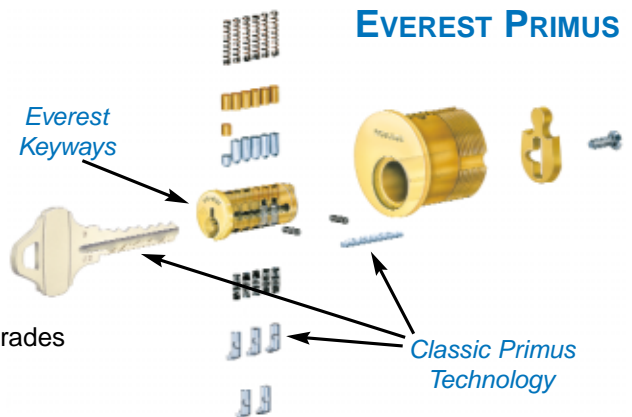

Everest Primus Exclusivity

Everest Primus—the Ultimate Security Solution

Business owners are becoming increasingly aware of the importance of key control in building security. Heightened security awareness is driving a strong demand for patented key systems backed with professional security support. Schlage is pairing our highest security key system, Everest Primus, with select security dealers to provide the ultimate security solution.

FEATURES

- Patent protected key control distribution through 2014
- Keys into Everest Open or Everest Restricted key systems
- Thick Nickel Silver Keys
- Large Key Bows
- Standard Pins
- Everest Keyway Designs

BENEFITS

- Controlled key issuance and duplication
- Provides economical security solutions and upgrades
- Strong, durable keys
- More space for stamping
- Pinning is simple
- Keys can be bitted quickly using existing key cutting equipment

Keep your customers coming back to you with dealer exclusive side bittings.

Everest Primus offers three easy to understand levels of exclusivity. Level 7 and Level 8 are designed for dealers wishing to stock products, while Level 9 provides end user exclusivity. Whether you sell key blanks that only you can stock or manage keying records for an end user key system, Everest Primus keeps your customers coming back to you for their security needs.