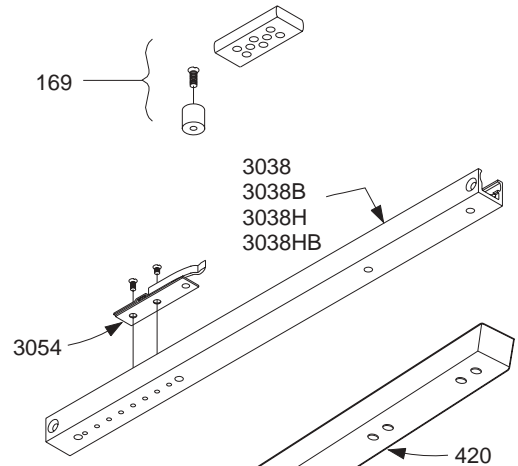

Finish Plate

2030-3002 Mounting/Finish Plate F, H

Please specify finish (**F**), size (**S**), hand (**H**), & voltage (**V**) where indicated. See the latest edition of the LCN Catalog for part descriptions and specifications on many of the items shown above. List prices for items shown above can be located in the current LCN Price List.

LCN 2030 SERIES "Pacer"

Complete Arm Assemblies

2030-3077T	Standard Arm	F, H
	<i>Includes 2030-159, & -425</i>	

Individual Arm Parts

Individual arm parts for 2030-3077T

2030-159	Arm Screw	F
2030-425	Roller Locking Screw	F
2030-3034	Track Roller	

Complete Track Assemblies

2030-3038	Standard Track	F
2030-3038B	Standard Track w/Bumper	F
	<i>Includes 2030-169</i>	
2030-3038H	Standard Track w/Hold-Open	F
	<i>Includes 2030 -3054</i>	
2030-3038HB	Standard Track w/HO & Bump	F
	<i>Includes 2030 -169, & -3054</i>	

Individual Track Parts

Individual track parts for 2030-3038, -3038B, 3038H, & -3038HB

2030-169	Bumper Assembly	
	<i>Includes post & mounting screws</i>	
2030-3034	Track Roller	
2030-3054	Hold-Open Spring Clip	
	<i>Includes mounting screws</i>	