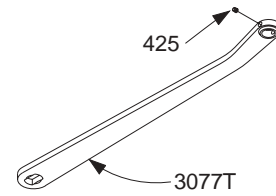

Finish Plate

2030-3002 Mounting/Finish Plate F, H

Please specify finish (**F**), size (**S**), hand (**H**), & voltage (**V**) where indicated. See the latest edition of the LCN Catalog for part descriptions and specifications on many of the items shown above. List prices for items shown above can be located in the current LCN Price List.

LCN 2030 SERIES "Pacer"

Complete Arm Assemblies

2030-3077T	Standard Arm	F, H
	<i>Includes 2030-159, & -425</i>	

Individual Arm Parts

Individual arm parts for 2030-3077T

2030-159	Arm Screw	F
2030-425	Roller Locking Screw	F
2030-3034	Track Roller	

Complete Track Assemblies

2030-3038	Standard Track	F
2030-3038B	Standard Track w/Bumper	F
	<i>Includes 2030-169</i>	
2030-3038H	Standard Track w/Hold-Open	F
	<i>Includes 2030 -3054</i>	
2030-3038HB	Standard Track w/HO & Bump	F
	<i>Includes 2030 -169, & -3054</i>	