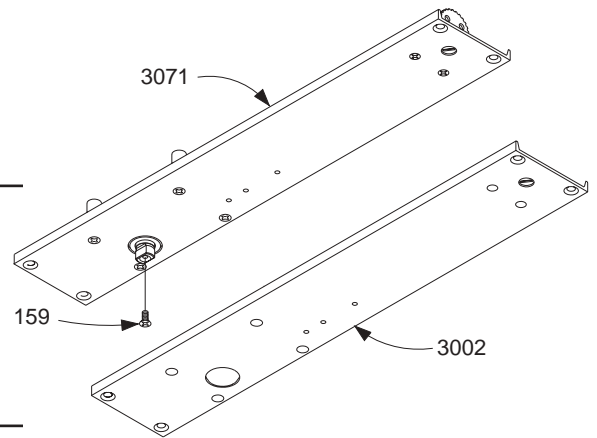

Cylinder Assemblies

2031(2-5)-3071 Cylinder Assembly F, S, H
*Includes cylinder mounting/finish plate & screw pack
(WMS standard – please specify other)
Cylinder assembly is size specific (not adjustable)*

Individual Cylinder Parts

Individual cylinder parts for 2030-3071

2030-159 Arm Screw F
2031(2-5)-3971 Cylinder Only F, S, H
*Does not include mounting/finish plate
Cylinder assembly is size specific (not adjustable)*

Finish Plate

2030-3002 Mounting/Finish Plate F, H

Please specify finish (**F**), size (**S**), hand (**H**), & voltage (**V**) where indicated. See the latest edition of the LCN Catalog for part descriptions and specifications on many of the items shown above. List prices for items shown above can be located in the current LCN Price List.

LCN 2030 SERIES "Pacer"

Complete Arm Assemblies

2030-3077T	Standard Arm	F, H
	<i>Includes 2030-159, & -425</i>	

Individual Arm Parts

Individual arm parts for 2030-3077T

2030-159	Arm Screw	F
2030-425	Roller Locking Screw	F
2030-3034	Track Roller	