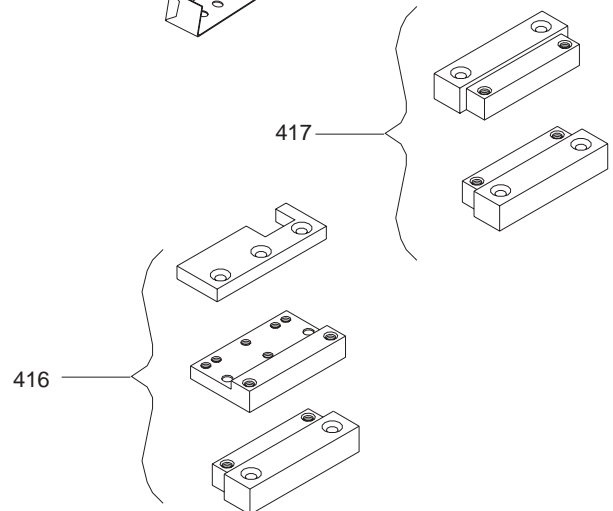

Complete Track Assemblies

2030-3038	Standard Track	F
2030-3038B	Standard Track w/Bumper	F
	<i>Includes 2030-169</i>	
2030-3038H	Standard Track w/Hold-Open	F
	<i>Includes 2030 -3054</i>	
2030-3038HB	Standard Track w/HO & Bump	F
	<i>Includes 2030 -169, & -3054</i>	

Individual Track Parts

Individual track parts for 2030-3038, -3038B, 3038H, & -3038HB

2030-169	Bumper Assembly	
	<i>Includes post & mounting screws</i>	
2030-3034	Track Roller	
2030-3054	Hold-Open Spring Clip	
	<i>Includes mounting screws</i>	

Please specify finish (F), size (S), hand (H), & voltage (V) where indicated. See the latest edition of the LCN Catalog for part descriptions and specifications on many of the items shown above. List prices for items shown above can be located in the current LCN Price List.