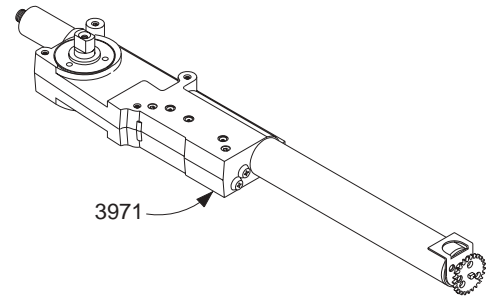

Cylinder Assemblies

2031(2-5)-3071 Cylinder Assembly F, S, H
*Includes cylinder mounting/finish plate & screw pack
(WMS standard – please specify other)
Cylinder assembly is size specific (not adjustable)*

Individual Cylinder Parts

Individual cylinder parts for 2030-3071

2030-159 Arm Screw F
2031(2-5)-3971 Cylinder Only F, S, H
*Does not include mounting/finish plate
Cylinder assembly is size specific (not adjustable)*

Finish Plate

2030-3002 Mounting/Finish Plate F, H

Please specify finish (**F**), size (**S**), hand (**H**), & voltage (**V**) where indicated. See the latest edition of the LCN Catalog for part descriptions and specifications on many of the items shown above. List prices for items shown above can be located in the current LCN Price List.

LCN 2030 SERIES "Pacer"

Complete Arm Assemblies

2030-3077T	Standard Arm	F, H
	<i>Includes 2030-159, & -425</i>	

Individual Arm Parts

Individual arm parts for 2030-3077T

2030-159	Arm Screw	F
2030-425	Roller Locking Screw	F
2030-3034	Track Roller	