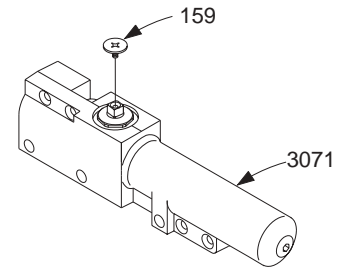

Cylinder Assemblies

1521T-3071	Cylinder Assembly	F
	<i>Includes screw pack (WMS standard – please specify other)</i>	
	<i>Size '1' cylinder is adjustable from size 1-3</i>	

Individual Cylinder Parts

Individual cylinder parts for 1521T-3071

1520T-159	Arm Screw	F
-----------	-----------	---

Covers

1520T-72MC	Metal Cover	F
	<i>Includes 1520T-31</i>	

Individual Cover Parts

Individual cover parts for 1520T-72MC

1520T-31	Cover Screw	F
----------	-------------	---

Please specify finish (**F**), size (**S**), hand (**H**), & voltage (**V**) where indicated. See the latest edition of the LCN Catalog for part descriptions and specifications on many of the items shown above. List prices for items shown above can be located in the current LCN Price List.

Individual Track Parts

Individual track parts for 1520T-3038, & -3038H

1520T-73	End Cap	
1520T-141-1	Track Plug	F
1520T-141-2	Track Plug	F
1520T-3054	Hold-Open Clip	
	<i>Includes mounting screws</i>	

Please specify finish (F), size (S), hand (H), & voltage (V) where indicated. See the latest edition of the LCN Catalog for part descriptions and specifications on many of the items shown above. List prices for items shown above can be located in the current LCN Price List.