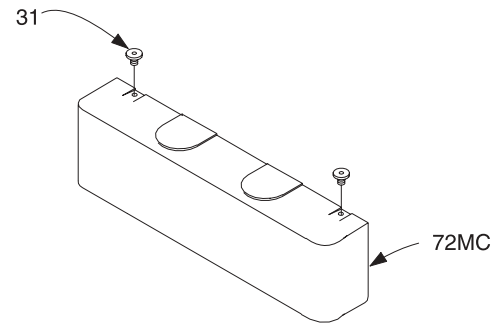

Cylinder Assemblies

1521T-3071	Cylinder Assembly	F
	<i>Includes screw pack (WMS standard – please specify other)</i>	
	<i>Size '1' cylinder is adjustable from size 1-3</i>	

Individual Cylinder Parts

Individual cylinder parts for 1521T-3071

1520T-159	Arm Screw	F
-----------	-----------	---

Covers

1520T-72MC	Metal Cover	F
	<i>Includes 1520T-31</i>	

Individual Cover Parts

Individual cover parts for 1520T-72MC

1520T-31	Cover Screw	F
----------	-------------	---

Please specify finish (**F**), size (**S**), hand (**H**), & voltage (**V**) where indicated. See the latest edition of the LCN Catalog for part descriptions and specifications on many of the items shown above. List prices for items shown above can be located in the current LCN Price List.

Individual Track Parts

Individual track parts for 1520T-3038, & -3038H

1520T-73	End Cap	
1520T-141-1	Track Plug	F
1520T-141-2	Track Plug	F
1520T-3054	Hold-Open Clip	
	<i>Includes mounting screws</i>	

Please specify finish (F), size (S), hand (H), & voltage (V) where indicated. See the latest edition of the LCN Catalog for part descriptions and specifications on many of the items shown above. List prices for items shown above can be located in the current LCN Price List.