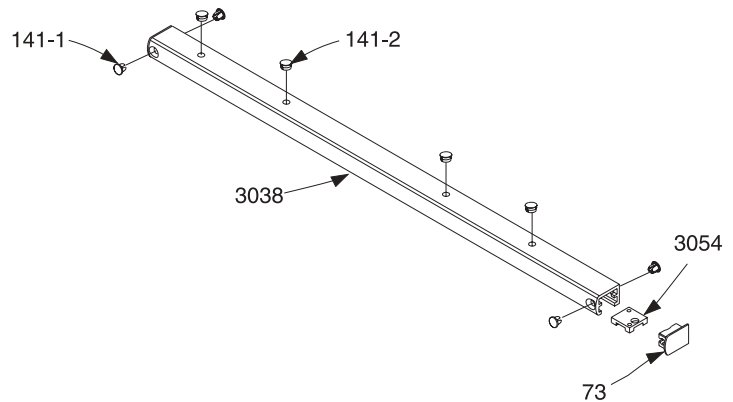

Please specify finish (**F**), size (**S**), hand (**H**), & voltage (**V**) where indicated. See the latest edition of the LCN Catalog for part descriptions and specifications on many of the items shown above. List prices for items shown above can be located in the current LCN Price List.

LCN 1520T SERIES

Complete Arm Assemblies

1520T-3077T	Standard Arm	F
	<i>Includes 1520T-159 & roller</i>	
	<i>(Roller not available separate)</i>	

Individual Arm Parts

Individual arm parts for 1520T-3077T

1520T-159	Arm screw	F
-----------	-----------	---

Complete Track Assemblies

1520T-3038	Standard Track	F
	<i>Includes 1520T-73 (2), -141-1 (4), & 141-2 (4)</i>	
1520T-3038H	Standard Track w/Hold-Open	F
	<i>Includes 1520T-73 (2), -141-1 (4), -141-2 (4), & -3054</i>	

Individual Track Parts

Individual track parts for 1520T-3038, & -3038H

1520T-73	End Cap	
1520T-141-1	Track Plug	F
1520T-141-2	Track Plug	F
1520T-3054	Hold-Open Clip	
	<i>Includes mounting screws</i>	

Please specify finish (F), size (S), hand (H), & voltage (V) where indicated. See the latest edition of the LCN Catalog for part descriptions and specifications on many of the items shown above. List prices for items shown above can be located in the current LCN Price List.