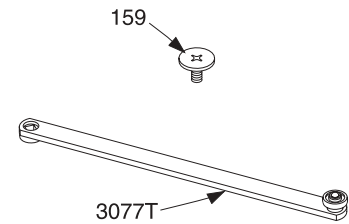

Please specify finish (**F**), size (**S**), hand (**H**), & voltage (**V**) where indicated. See the latest edition of the LCN Catalog for part descriptions and specifications on many of the items shown above. List prices for items shown above can be located in the current LCN Price List.

LCN 1520T SERIES

Complete Arm Assemblies

1520T-3077T	Standard Arm	F
	<i>Includes 1520T-159 & roller</i>	
	<i>(Roller not available separate)</i>	

Individual Arm Parts

Individual arm parts for 1520T-3077T

1520T-159	Arm screw	F
-----------	-----------	---

Complete Track Assemblies

1520T-3038	Standard Track	F
	<i>Includes 1520T-73 (2), -141-1 (4), & 141-2 (4)</i>	
1520T-3038H	Standard Track w/Hold-Open	F
	<i>Includes 1520T-73 (2), -141-1 (4), -141-2 (4), & -3054</i>	

Individual Track Parts

Individual track parts for 1520T-3038, & -3038H

1520T-73	End Cap	
1520T-141-1	Track Plug	F
1520T-141-2	Track Plug	F
1520T-3054	Hold-Open Clip	
	<i>Includes mounting screws</i>	

Please specify finish (F), size (S), hand (H), & voltage (V) where indicated. See the latest edition of the LCN Catalog for part descriptions and specifications on many of the items shown above. List prices for items shown above can be located in the current LCN Price List.