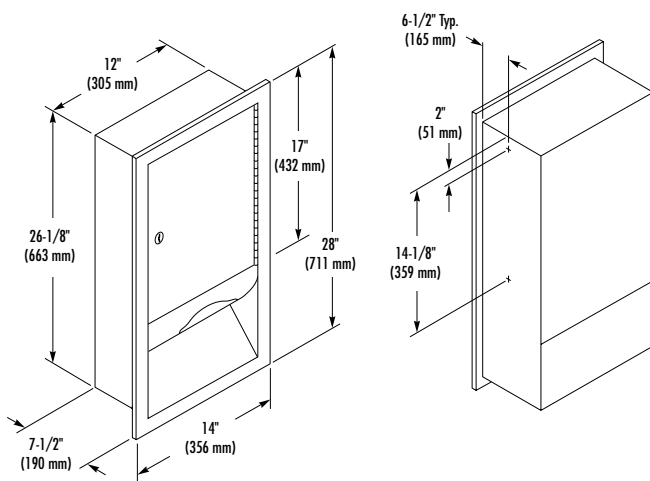

### INSTALLATION:

Recessed unit requires rough wall opening 12-1/2"W x 26-5/8"H x 7-1/2"D (Semi-recessed unit only 3-1/2" deep). Top of wall opening 6'-5" above finished floor. For Barrier-Free applications, top of wall opening 4'-9" above finished floor. Secure to framing with mounting screws (included) at holes provided. Shim at screw points as required.

Overall dimensions: 14"W x 28"H x 7-1/2"D.

**Recessed Towel Dispenser shall be Bradley Model 247.**

Document No. 8180

This information is subject to change without formal notice.  
© 2004 Bradley Corporation  
12-21-2004