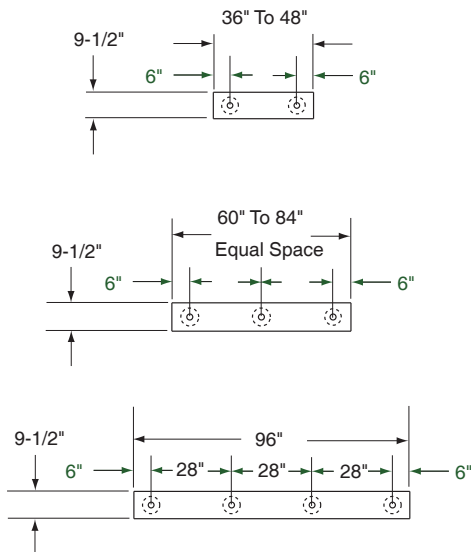

Width

9-1/2" Inch width

Length

36" to 96" in 1 foot increments

Height

20 Inch height

* Normal use further defined as pedestal benches installed in a climate-controlled environment, away from direct sunlight.