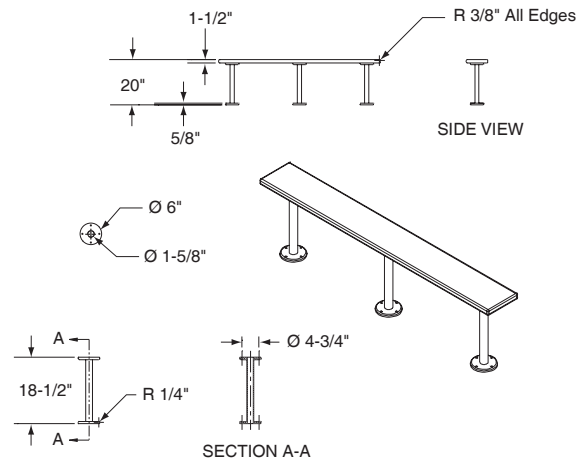

MODELS

Model No.	Description
☐ LENOXPEDESTAL	Pedestal Bench

STANDARD SELECTIONS

Color (select one):

☐ Beige	☐ Dove Stone
☐ Black	☐ Gray
☐ Burgundy	☐ Moss
☐ Buttermilk	☐ Stardust Gray
☐ Caribbean Sage	☐ Starry Night
☐ Charcoal Gray	☐ Teal
☐ Deep Blue	☐ Toffee
☐ Desert Stone	☐ White

Length (select one):

☐ 36"	(2 Pedestals)
☐ 48"	(2 Pedestals)
☐ 60"	(3 Pedestals)
☐ 72"	(3 Pedestals)
☐ 84"	(3 Pedestals)
☐ 96"	(4 Pedestals)

Bradley

P.O. Box 309, Menomonee Falls, WI 53052-0309
Phone 1-800-BRADLEY FAX 262-251-5817
<http://www.bradleycorp.com>